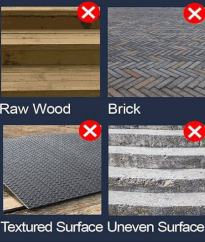

CÓDIGO:
BAM357

***Nombre:** Cinta de seguridad antideslizante 2" X 22 pies Transparente

Código de producto: BAM357

Marca: SIN MARCA

INFORMACIÓN ADICIONAL

Cinta De Seguridad Antideslizante 2" X 6.70 Mts. Transparente Alta Tracción, Para Interiores, Resistente Al Agua. Para Uso En Baños, Duchas, Cocinas Y Areas De Lavado En General. Facil Limpieza, Gran Durabilidad. Para Evitar Caidas Y Resbalones.

Ultra Clear and Almost Invisible Keep the Original Look of Your Stairs

Perfect Textured Top Side, Exceptional Strong Waterproof, Easy to Clean

Ultra-clear Anti Slip Tape
Highest Transparency
and Utmost Protection

Length: 22ft
enough for 9 treads of 2" x 28 inches

Safe on all SMOOTH Surfaces

DO NOT USE on:

Application Tips:

- For using outdoor, installing the anti slip tape/stair tread when the outdoor temperature is above 50 degrees Fahrenheit (10 Celsius). Installed tape/stair tread can withstand temperature to 14 degrees Fahrenheit (-10 Celsius)
- Clean the smooth surface with wet towel thoroughly to ensure it is free from dust and grease. The surface should be dry and free from any loose particles before application. Prime and seal unpainted wood surfaces.
- Simply cut to the desired size and round the corners with scissors. Then peel away the paper of one end of the stripe and lay it to the step.
- To attain the optimum bond, sufficient pressure should be applied evenly to the surface, starting from the centre of the tape strip and work towards the ends.
- Use for all smooth surface, do not use on uneven surfaces. Bridging gaps also not recommended. For safest footing, space safety strips one to three inches apart.