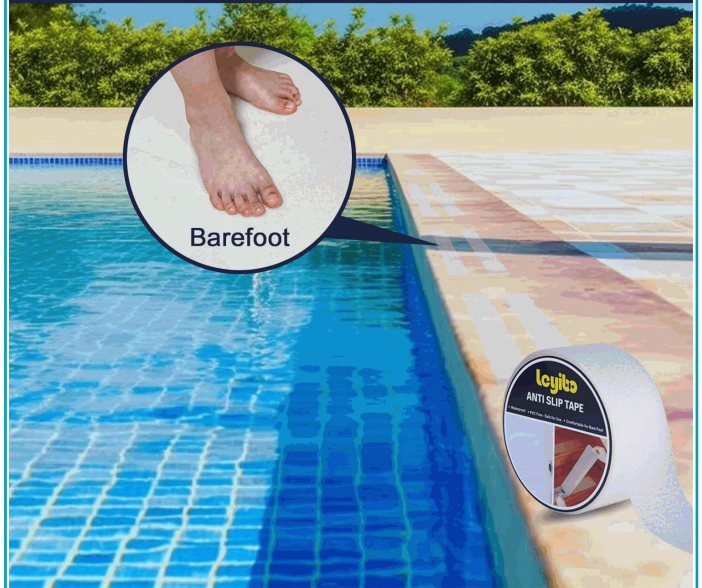

FICHA TÉCNICA

Cinta De Seguridad Antideslizante 2" X 6.70 Mts. Transparente Alta Tracción, Para Interiores, Resistente Al Agua. Para Uso En Baños, Duchas, Cocinas Y Areas De Lavado En General. Facil Limpieza, Gran Durabilidad. Para Evitar Caidas Y Resbalones.

CÓDIGO:
BAM357

***Nombre:** Cinta de seguridad antideslizante 2" X 22 pies Transparente

Código de producto: BAM357

Marca: SIN MARCA

INFORMACIÓN ADICIONAL

Cinta De Seguridad Antideslizante 2" X 6.70 Mts. Transparente Alta Tracción, Para Interiores, Resistente Al Agua. Para Uso En Baños, Duchas, Cocinas Y Areas De Lavado En General. Facil Limpieza, Gran Durabilidad. Para Evitar Caidas Y Resbalones.

Ultra Clear and Almost Invisible Keep the Original Look of Your Stairs

Perfect Textured Top Side, Exceptional Strong Waterproof, Easy to Clean

Ultra-clear Anti Slip Tape
Highest Transparency
and Utmost Protection

Length: 22ft
enough for 9 treads of 2" x 28 inches

Safe on all SMOOTH Surfaces

DO NOT USE on:

Application Tips:

- For using outdoor, installing the anti slip tape/stair tread when the outdoor temperature is above 50 degrees Fahrenheit (10 Celsius). Installed tape/stair tread can withstand temperature to 14 degrees Fahrenheit (-10 Celsius)
- Clean the smooth surface with wet towel thoroughly to ensure it is free from dust and grease. The surface should be dry and free from any loose particles before application. Prime and seal unpainted wood surfaces.
- Simply cut to the desired size and round the corners with scissors. Then peel away the paper of one end of the stripe and lay it to the step.
- To attain the optimum bond, sufficient pressure should be applied evenly to the surface, starting from the centre of the tape strip and work towards the ends.
- Use for all smooth surface, do not use on uneven surfaces. Bridging gaps also not recommended. For safest footing, space safety strips one to three inches apart.