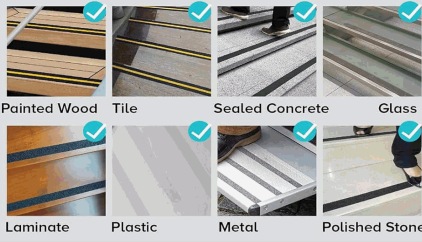

Safe on all SMOOTH Surfaces