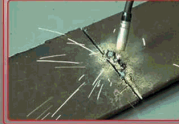

AFTER WELDING

Once you stop welding, the lens will automatically change back to light