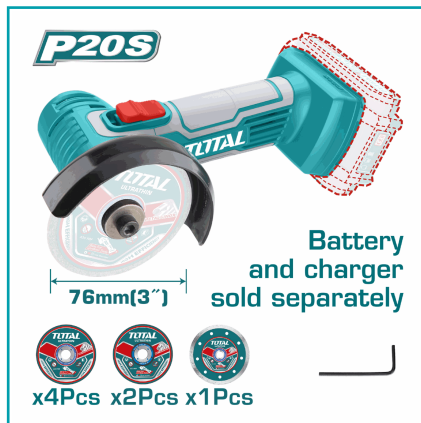

CÓDIGO:
TAGLI7601

FICHA TÉCNICA

Mini Cortadora De Litio 20V 19500/Min Diám. Disco:76Mm(3'). Batería Y Cargador Por Separado. Rosca Del Eje: M6. Incluye: 4 Discos Para Corte, 2 Discos Para Lijado, 1 Disco Húmedo. 1 Llave Hexagonal. Caja De Color.

***Nombre:** Cortadora Compacta 20V Veloc.19500/min.
Diámetro disco: 76mm.

Características: Diám. Disco:76mm(3'). Batería y cargador por separado. Rosca del eje: M6. Incluye: 4 discos para corte, 2 discos para lijado, 1 disco húmedo. 1 llave hexagonal.

-Empaquetado En Caja De Color.

P20S

76mm(3")

Battery and charger sold separately

x4Pcs x2Pcs x1Pcs

The image shows a teal and grey TOTAL P20S angle grinder with a black guard. Below the main image, three circular discs are shown: four red and black discs, two red and black discs, and one red and black disc. A dimension line indicates the disc diameter is 76mm (3 inches). The text 'Battery and charger sold separately' is positioned to the right of the discs. A small L-shaped corner symbol is at the bottom right.

P20S

76mm(3")

Battery and charger sold separately

x4Pcs x2Pcs x1Pcs

The image shows a teal and grey TOTAL P20S angle grinder with a black guard. Below the main image, three circular discs are shown: four red and black discs, two red and black discs, and one red and black disc. A dimension line indicates the disc diameter is 76mm (3 inches). The text 'Battery and charger sold separately' is positioned to the right of the discs. A small L-shaped corner symbol is at the bottom right.