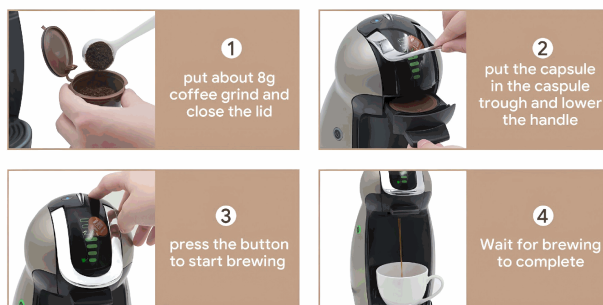

THE OPERATION